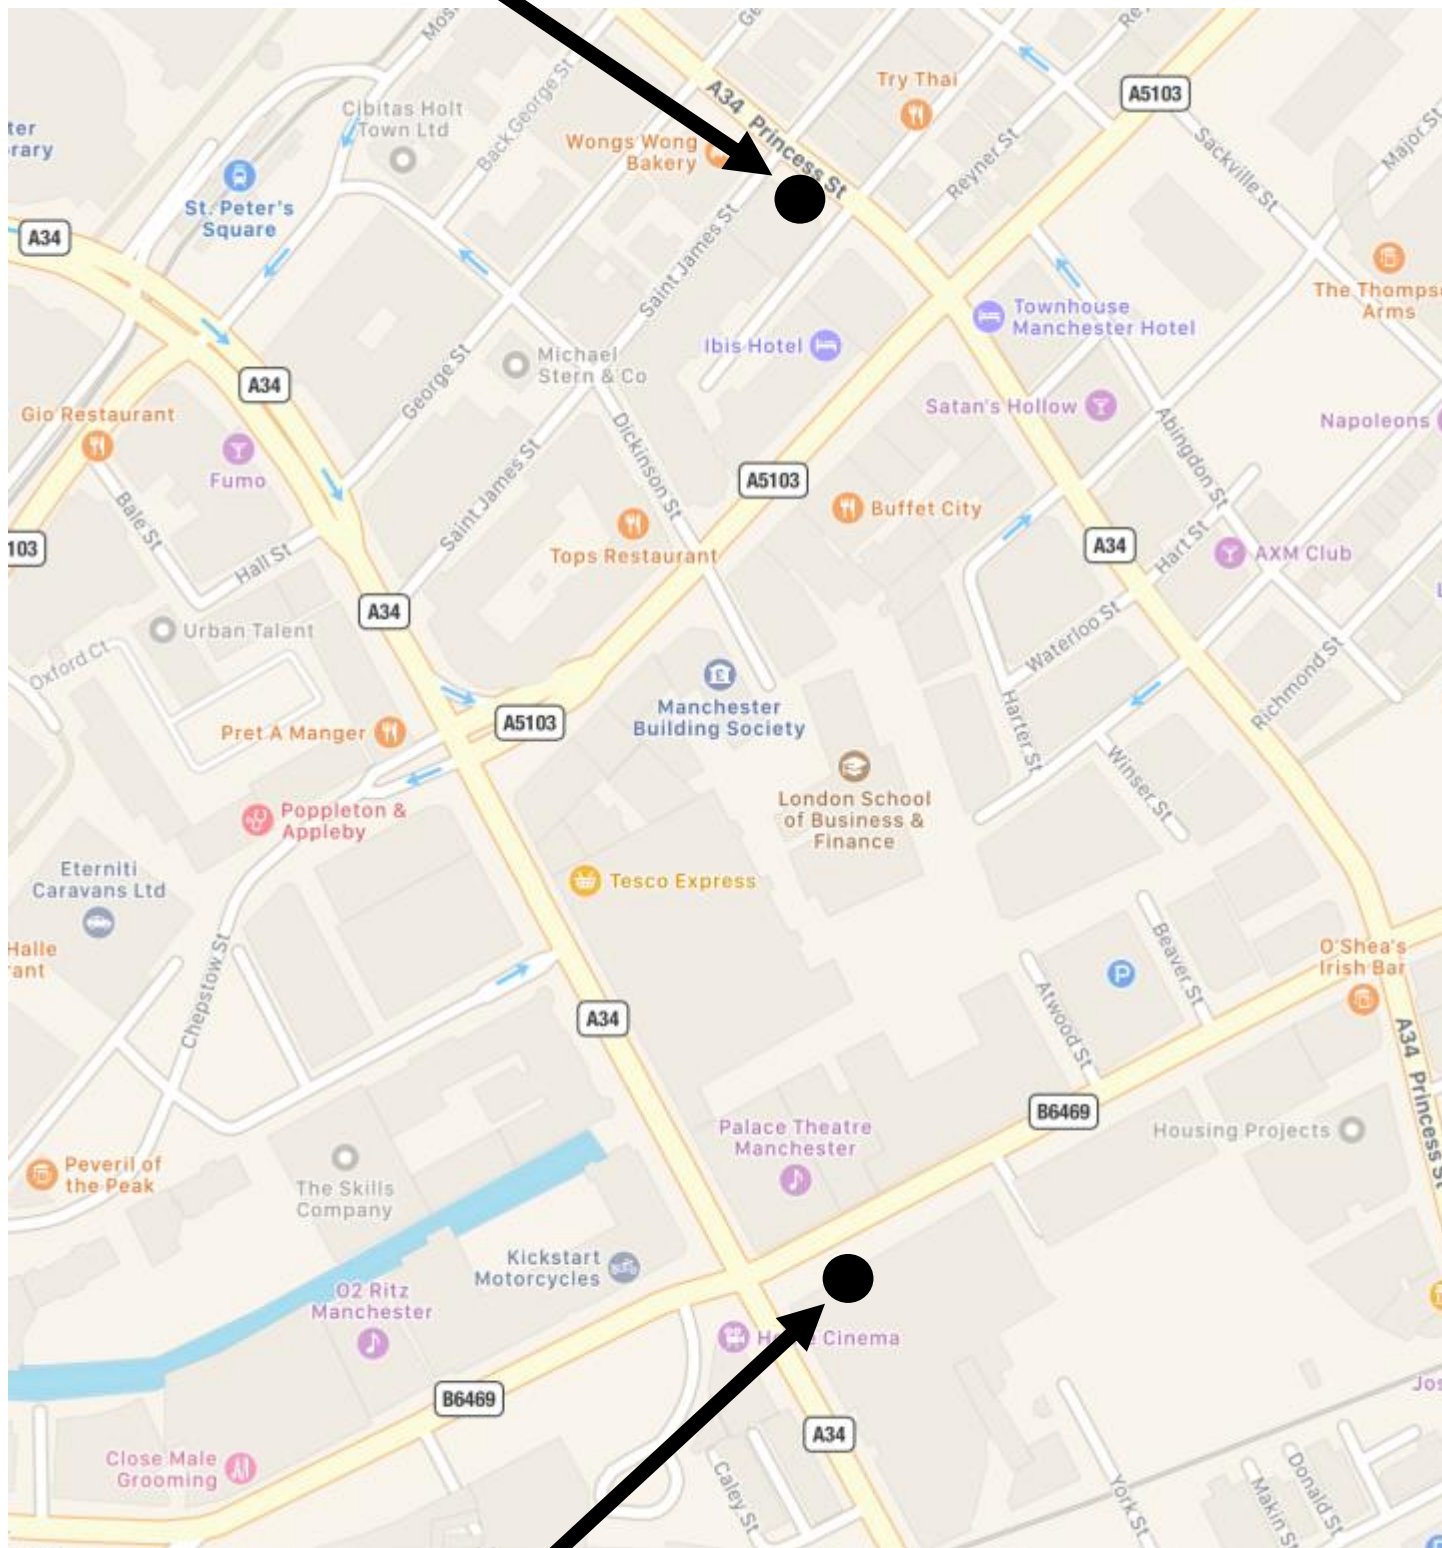

# MiST Meal

## 8:30 Yang Sing Restaurant.

Short walk from Refuge even in this weather!!

## 7:30 'The Refuge' – Bar under 'The Palace Hotel'.

All buses on Oxford Road heading north will stop outside Palace Hotel. Very short Taxi ride.